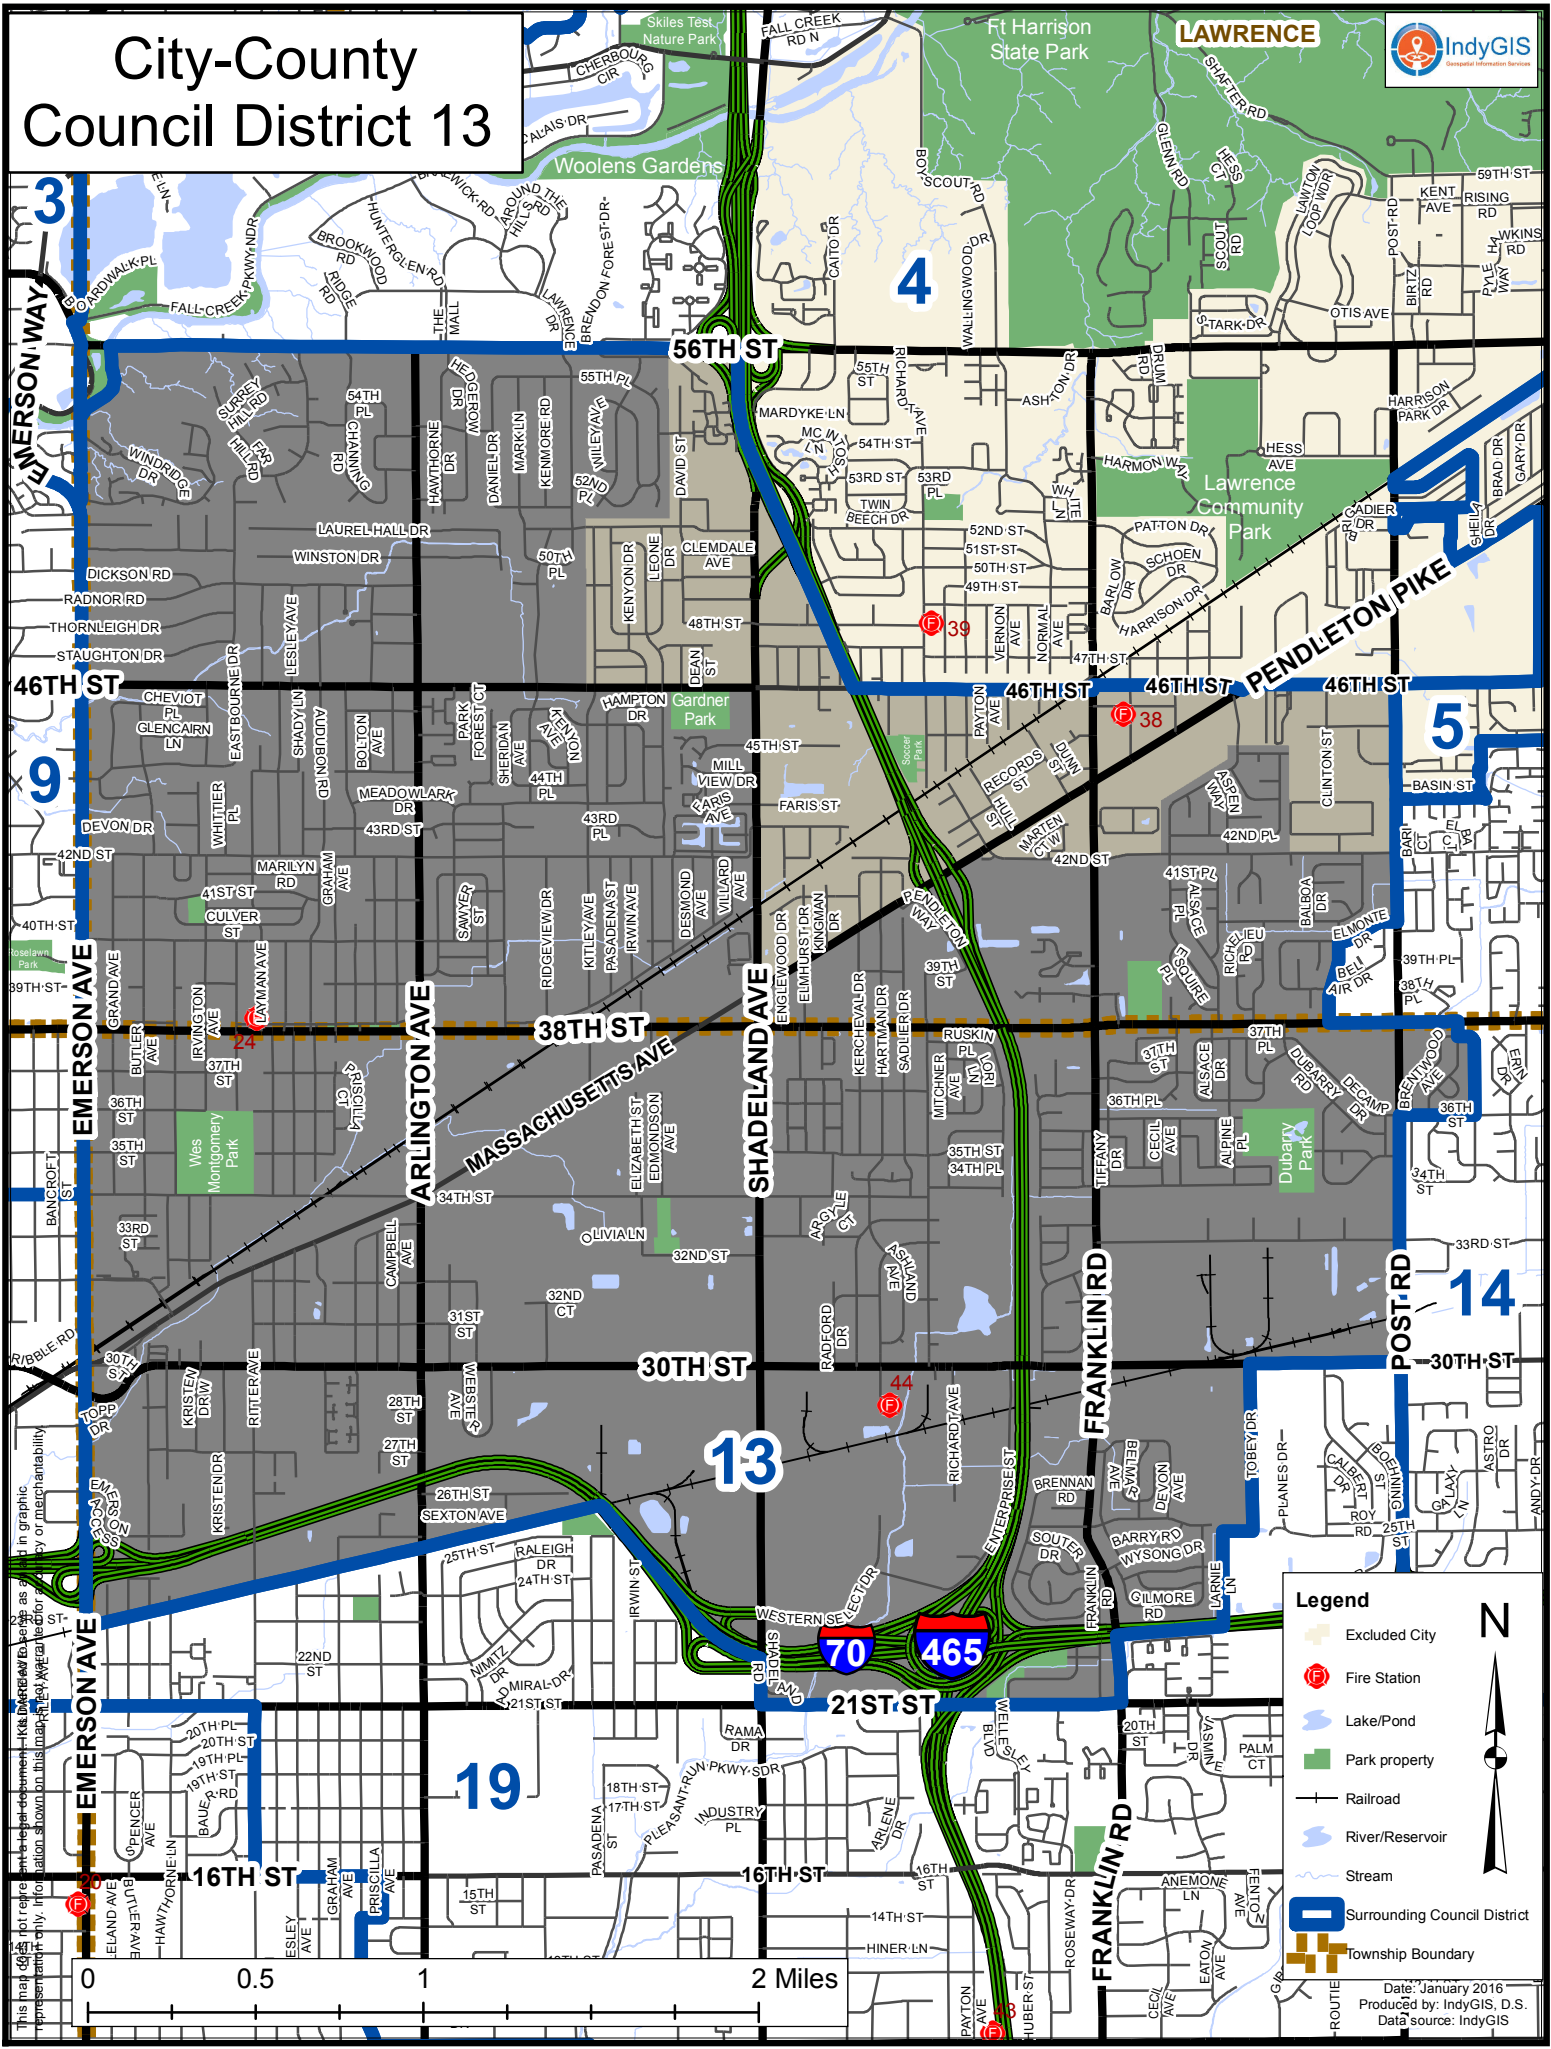

City-County Council District 13

Legend

- Excluded City
- Fire Station
- Lake/Pond
- Park property
- Railroad
- River/Reservoir
- Stream
- Surrounding Council District
- Township Boundary

Date: January 2016
 Produced by: IndyGIS, D.S.
 Data source: IndyGIS

This map is not a legal document. It is a graphic representation of geographic information. It is not intended to be used as a legal boundary or for any other purpose. For more information, please contact the City of Indianapolis, Office of City-County Council Districts.