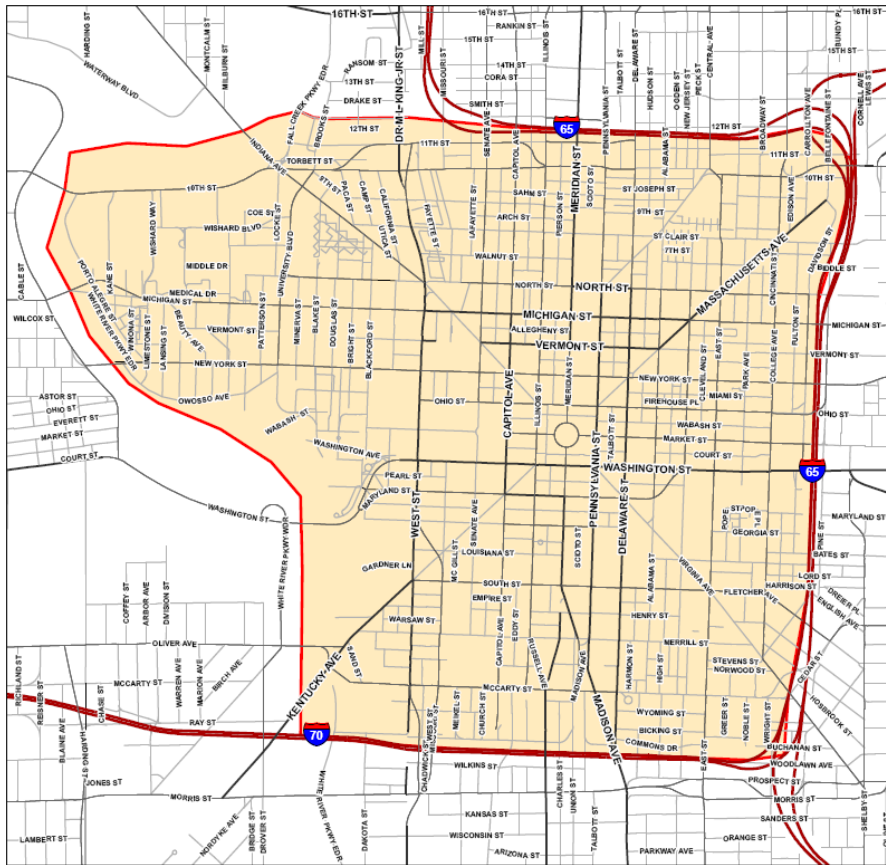

Taxi Companies Participating in the \$5 Regional Fare

All of the taxi companies listed in the table below have elected to enter into the City's \$5 regional fare. The \$5 rate applies to any ride that begins and ends in the regional center. Any additional passenger charges are still applicable. The regional center for taxis contains the area lying east of the White River, South of 12th Street, west of I-65, and north of I-70. The map below shows these boundaries. If one cab from a particular company has decided to charge this fare all that company's cabs must honor this fee arrangement. All companies not listed in the table have not opted in and will use the taxi meter to assess the charge for a ride regardless of starting or ending location.

Taxi Company
A & T Cab - 897-2122
AAA Hoosier - 683-3333
Airport Express - 701-5933
Green Cab - 298-9999
Simon Taxi - 414-8887

Map of Downtown Indianapolis Regional Center for Taxi Fares